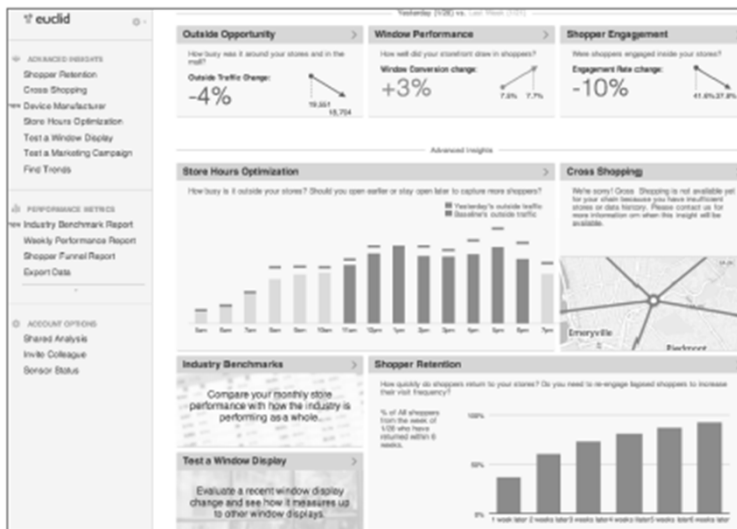

Certified Wireless Network Administrator, CWNA – PW0-106 11

Vertical Markets

- **Industrial(Warehousing, Manufacturing)**
 - Often deploy wireless handheld devices, such as bar code scanners, which are used for inventory control.
- **Retail**
 - Four key uses
 - provides support relating to the operations of the store and the retail transactions
 - tracking analytics of the retail customer
 - location-based mapping and tracking services
 - supplemental Internet access

Certified Wireless Network Administrator, CWNA – PW0-106 12

Retail analytics

Vertical Markets

- Healthcare

- Some companies have even integrated 802.11 wireless adapters directly into the equipment that is used to monitor and track the patient's vital signs